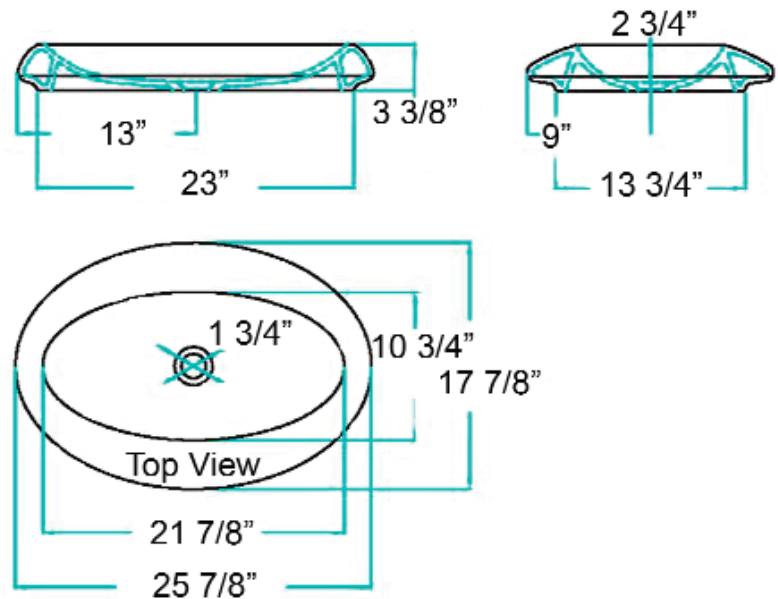

LUZON BASIN

Cat. No.
4-410

Side to Side: 25 3/4"
Front to Back: 17 7/8"
Above Counter Height: 3 3/8"
Flange: 2 1/2" round x 1/2" deep

Features:

- ▶ Fine Fire clay for durability
- ▶ Chip and stain resistant
- ▶ Modern elliptical design
- ▶ Stopper not included

Colors:

B White

Meets or exceeds the following specifications: ASME 112.19.9M for Non-vitreous ceramic fixtures.

Interior Dimensions:

Basin Interior: 21 7/8" x 10 3/4"
Basin Depth: 2 1/2"

Dimensions of fixture are nominal and may vary within the range of tolerances established by ANSI Standard A112.19.2. Dimensions and specifications subject to change without notice.